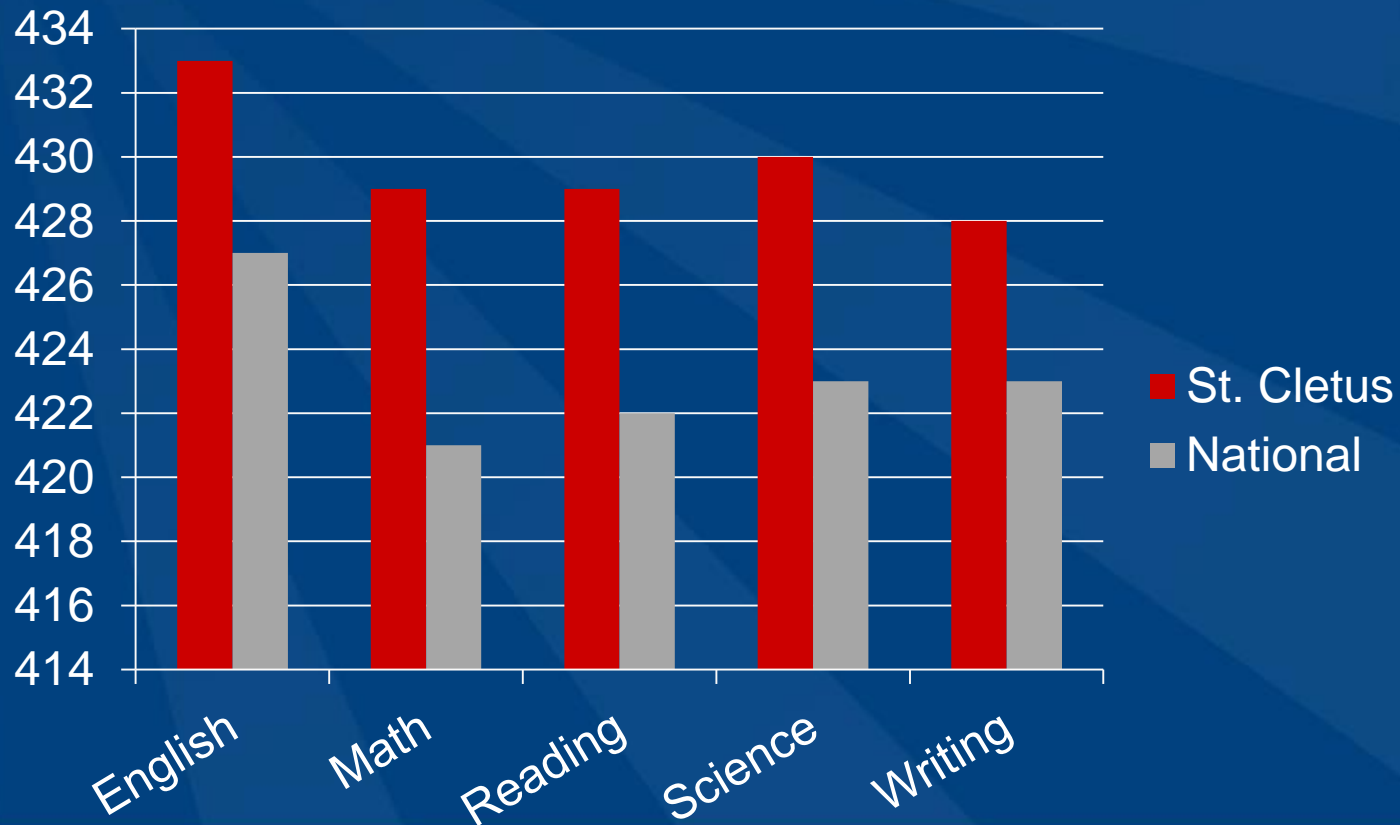

Average Aspire Score 2014: St. Cletus Compared to National Averages